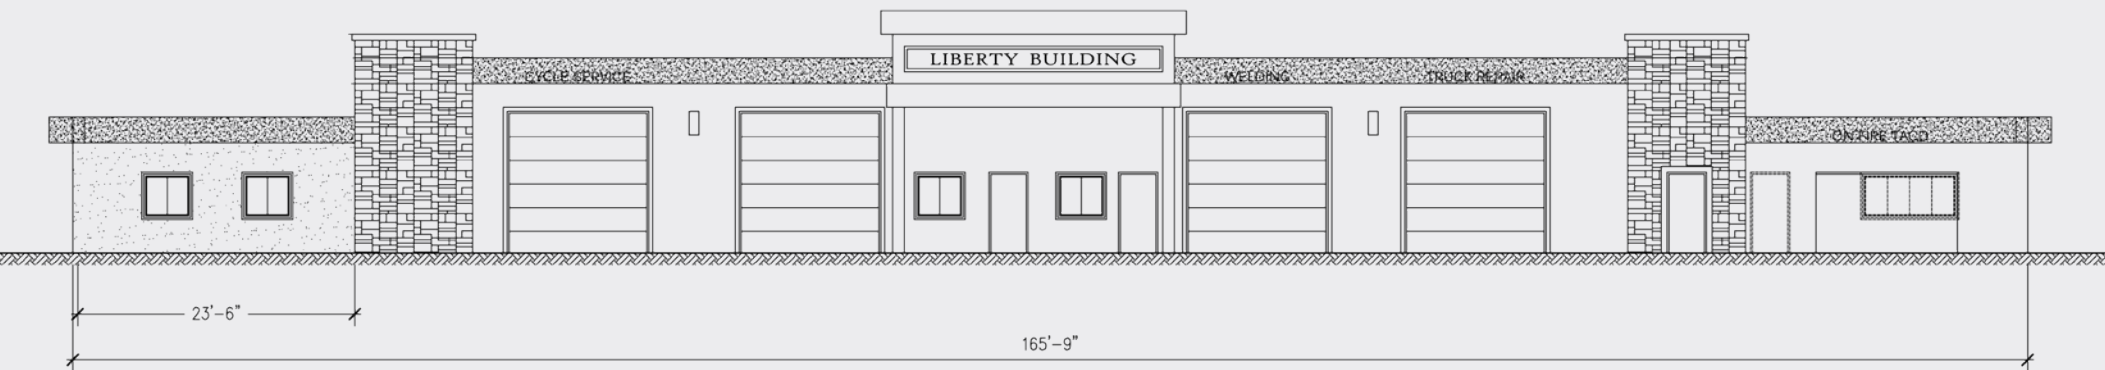

FOR SALE

Retail/Industrial Building

1135-1143 Old Bayshore Highway, San Jose, California 95122

PROPERTY FEATURES

- Retail & service exposure; possible freeway signage
- Instant access to 101 and 880
- Grade level doors
- 16' ceiling; clear span full length of structure
- Concrete block in excellent condition
- ±14,810 SF lot plus vacant city space front & side (0.34 acres)
- Ample power
- 200' frontage retail
- Fenced secure back lot
- Ideal for owner-user
- Located in Enterprise Zone - city incentives and tax benefits

TODD HOLLEY
Vice President
858.458.3349
tholley@voitco.com
Lic. #01046508

4747 Executive Dr., Suite 800, San Diego, CA 92121 | 858.453.0505 | 858.408.3976 Fax | Lic #01333376 | www.voitco.com

Voit
REAL ESTATE SERVICES

CORFAC
International